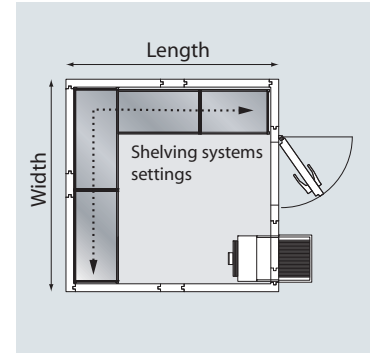

Tecto Standard Plus ClassicEdition 80 Package		Exterior dimension in mm (W x L)	Exterior height 2110 mm Package price	Exterior height 2410 mm Package price
Package 1	Refrigeration unit CS 0500 T	1500 x 1500		
Package 2	Refrigeration unit CS 0900 T	1800 x 1500		
Package 3	Refrigeration unit CS 0900 T	2100 x 1800		
Package 4	Refrigeration unit CS 0900 T	2100 x 2100		
Package 5	Refrigeration unit CS 1300 T	2400 x 2100		
Package 6	Refrigeration unit CS 1300 T	2400 x 2400		
Package 7	Refrigeration unit CS 1300 T	2700 x 2400		
Package 8	Refrigeration unit CS 2000 T	3000 x 2700		

Example for shelving arrangement

Tecto Standard Plus deep-freezing rooms ClassicEdition
Wall thickness 100 mm, temperature range -5°C to -25°C

Tecto Standard Plus ClassicEdition 100 Package		Exterior dimension in mm (W x L)	Exterior height 2150 mm Package price	Exterior height 2450 mm Package price
Package 1	Deep-freezing unit FS 0900 T	1500 x 1500		
Package 2	Deep-freezing unit FS 0900 T	1800 x 1500		
Package 3	Deep-freezing unit FS 0900 T	2100 x 1800		
Package 4	Deep-freezing unit FS 0900 T	2100 x 2100		
Package 5	Deep-freezing unit FS 1400 T	2400 x 2100		
Package 6	Deep-freezing unit FS 1400 T	2400 x 2400		
Package 7	Deep-freezing unit FS 1400 T	2700 x 2400		
Package 8	Deep-freezing unit FS 1400 T	3000 x 2700		

Wall hanging unit

Coldroom height 2410 mm and 2450 mm: Inner door size 800 x 2000 mm (Package 1+2: 600 x 2000 mm).
Coldroom height 2110 mm and 2150 mm: Inner door size 800 x 1800 mm (Package 1+2: 600 x 1800 mm).
Door side is always the wide side. The unit is always on the left near the door.
Please specify when ordering the door hinges (DIN right or left).